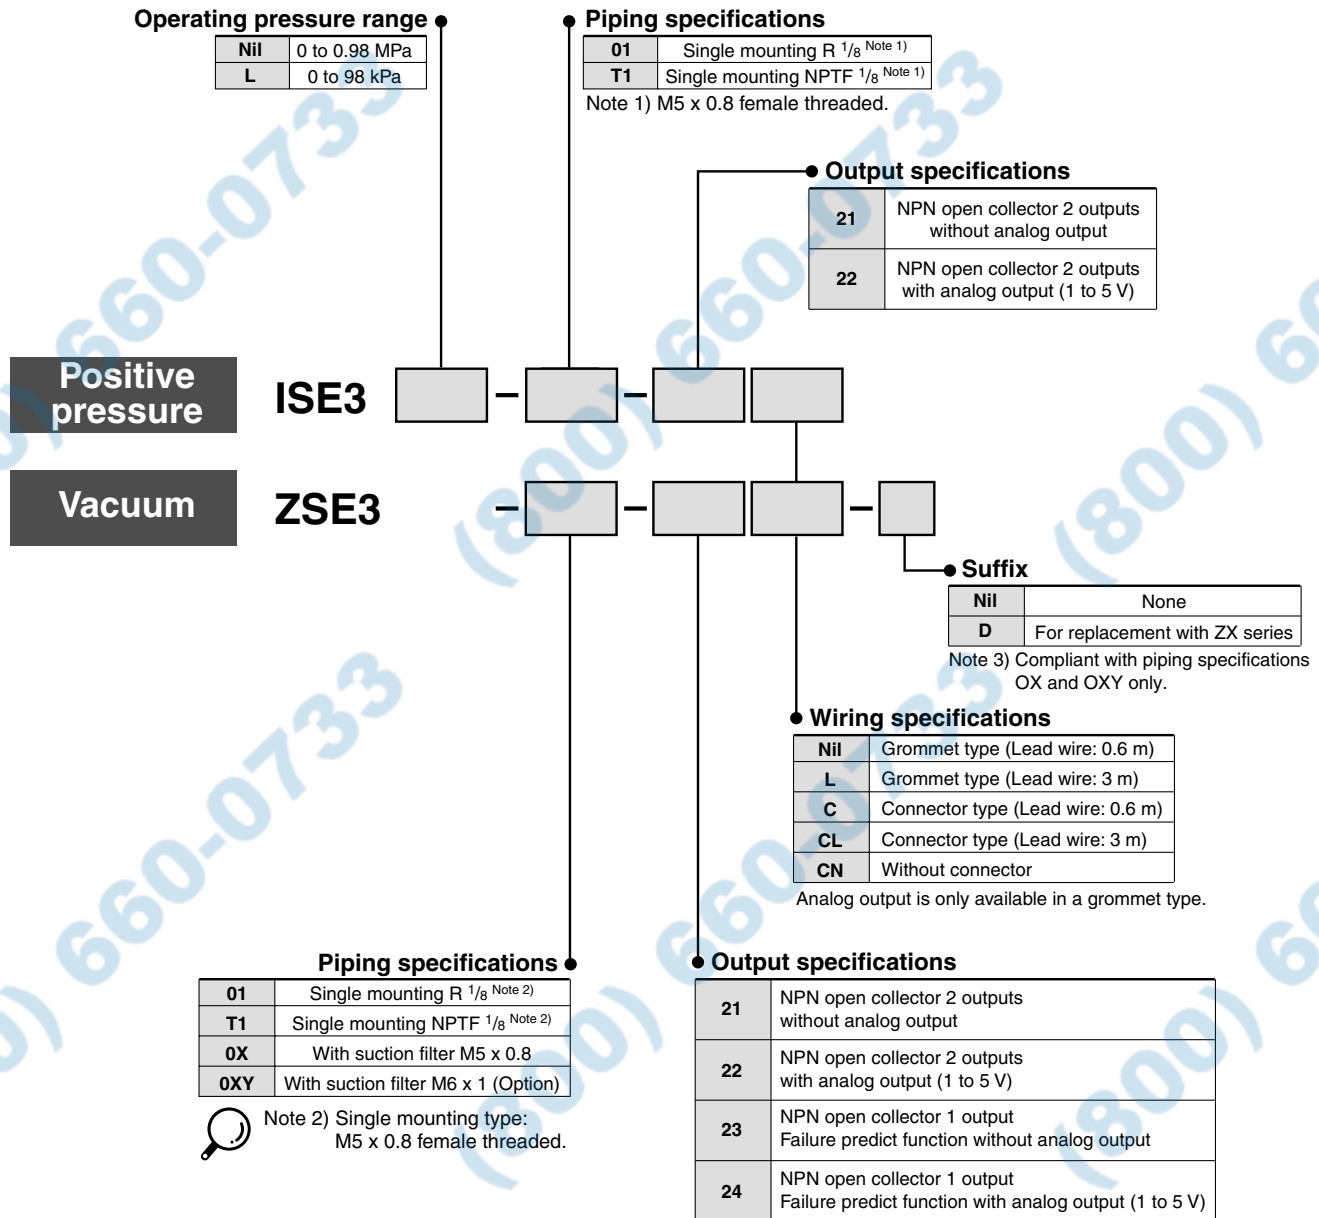

LCD Readout Digital Pressure Switch

Series ZSE3/ISE3

How to Order

ZSE
ISE

ZSP

PS

ISA

PSE